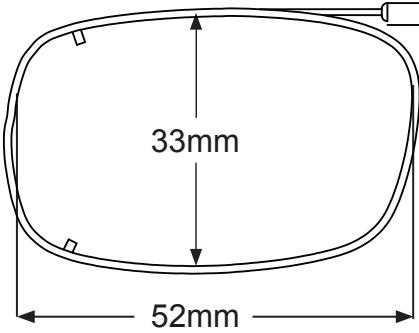

DRX 52

124mm/12.4cm

**Available
in Rimless**

DEEP REC

DRX 54

128mm/12.8cm

**Available
in Rimless**

DEEP REC

DRX 56

132mm/13.2cm

**Available
in Rimless**

DEEP REC