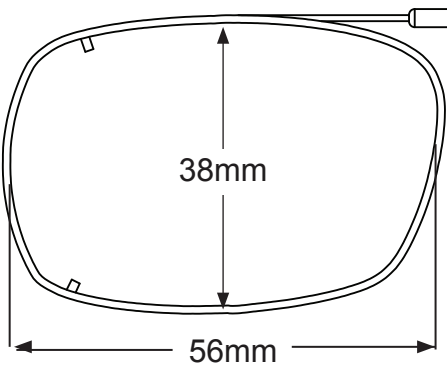

DRX 52

124mm/12.4cm

**Available
in Rimless**

DEEP REC

DRX 54

128mm/12.8cm

**Available
in Rimless**

DEEP REC

DRX 56

132mm/13.2cm

**Available
in Rimless**

DEEP REC