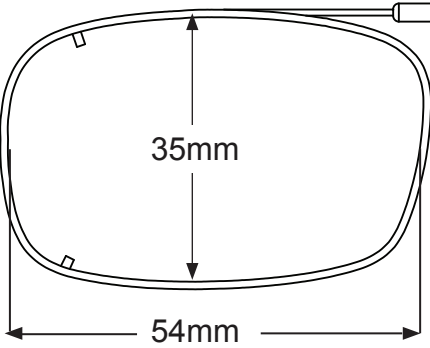

DRX 52

124mm/12.4cm

**Available
in Rimless**

DEEP REC

DRX 54

128mm/12.8cm

**Available
in Rimless**

DEEP REC

DRX 56

132mm/13.2cm

**Available
in Rimless**

DEEP REC